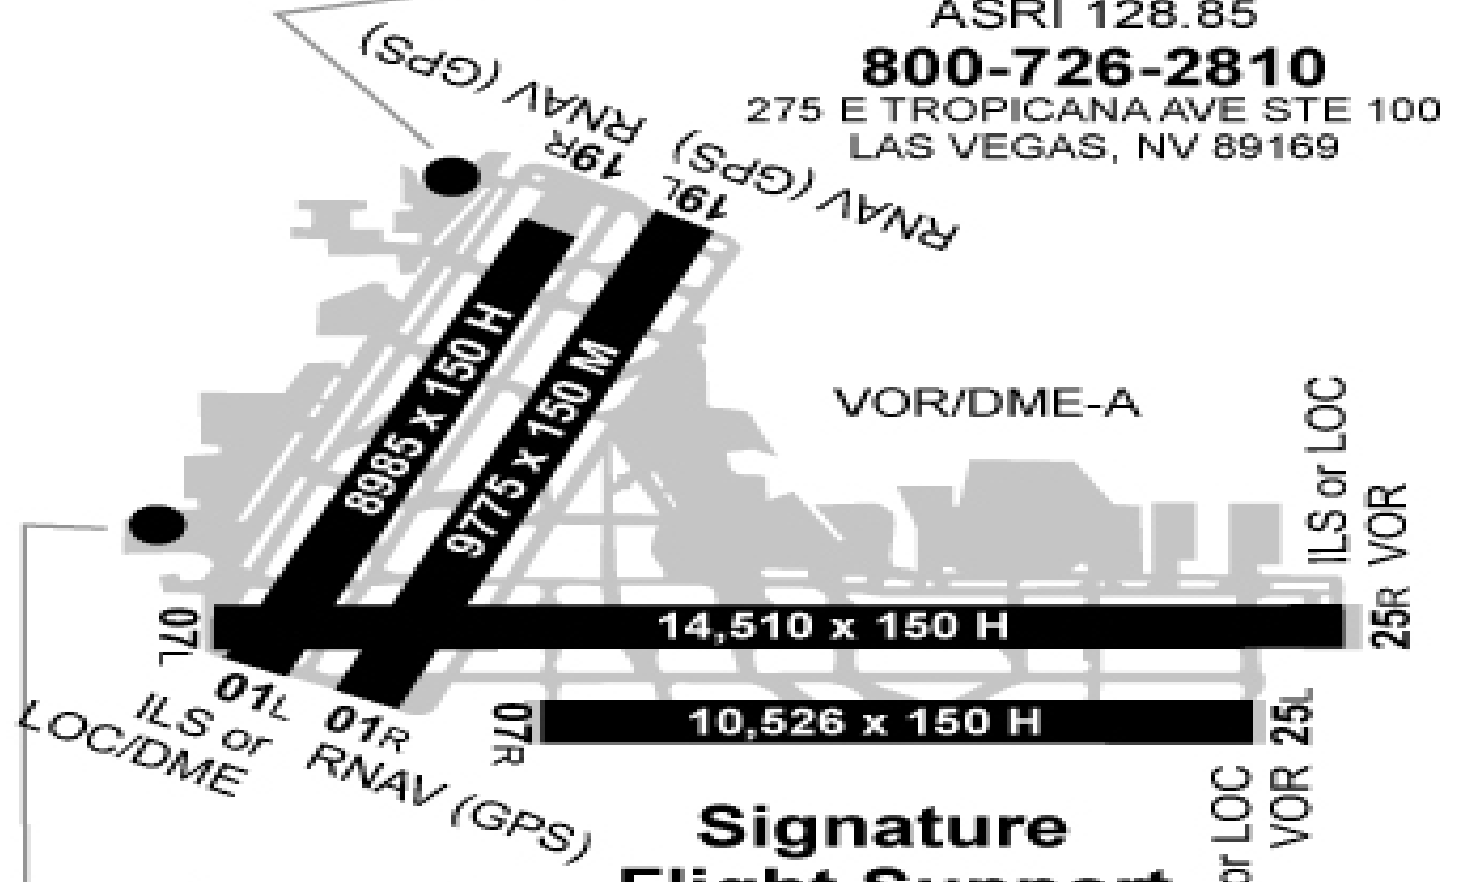

AIRPORT DIAGRAM

ATIS

132.400

CLNC DEL

118.000

GND CON

121.100 { EAST OF RW01R/19L}

121.900 { WEST OF RW01R/19L}

LAS VEGAS TOWER

118.750 { RW 01/19}

119.900 { RW 07/25}

120.450

FIELD ELEVATION

2181

VARIANCE

15.0

Las Vegas/McCarran Int'l (LAS)

Atlantic Aviation

ASRI 128.85

800-726-2810

275 E TROPICANA AVE STE 100
LAS VEGAS, NV 89169

Signature Flight Support

ASRI 128.87

702-739-1100

6005 LAS VEGAS BLVD S
LAS VEGAS, NV 89119

acukwik.com