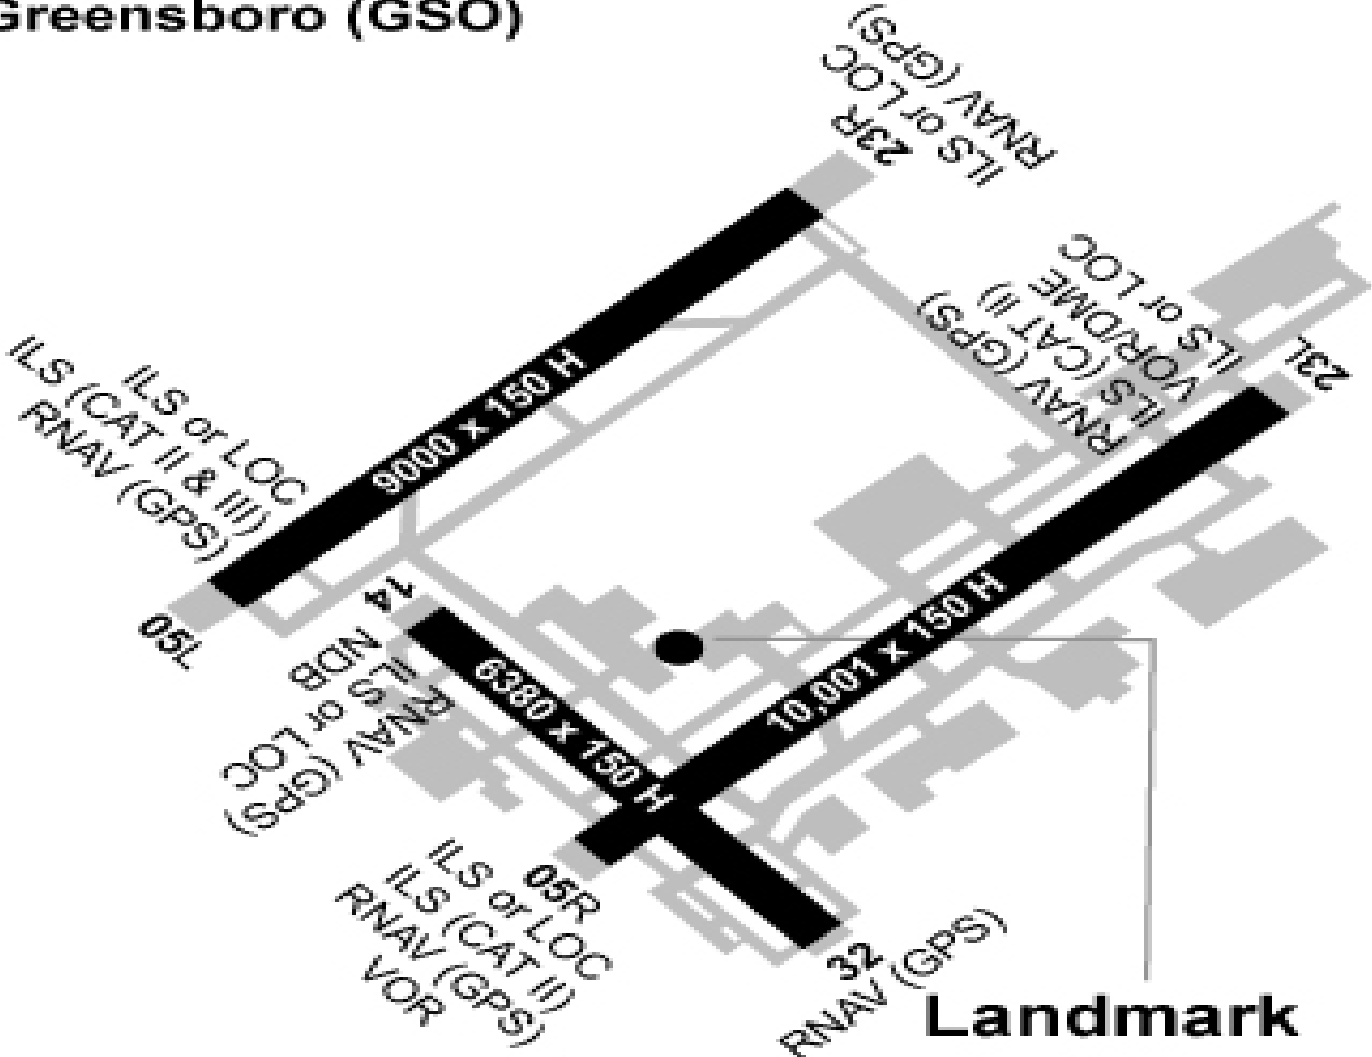

AIRPORT DIAGRAM

ATIS
 128.550
 CLNC DEL
 121.750
 GND CON
 121.900
 GREENSBORO TOWER
 119.100

FIELD ELEVATION
 926
 VARIANCE
 -8.0

Greensboro (GSO)

Landmark Aviation

ASRI 130.57

800-438-4408

1080 PTI DRIVE