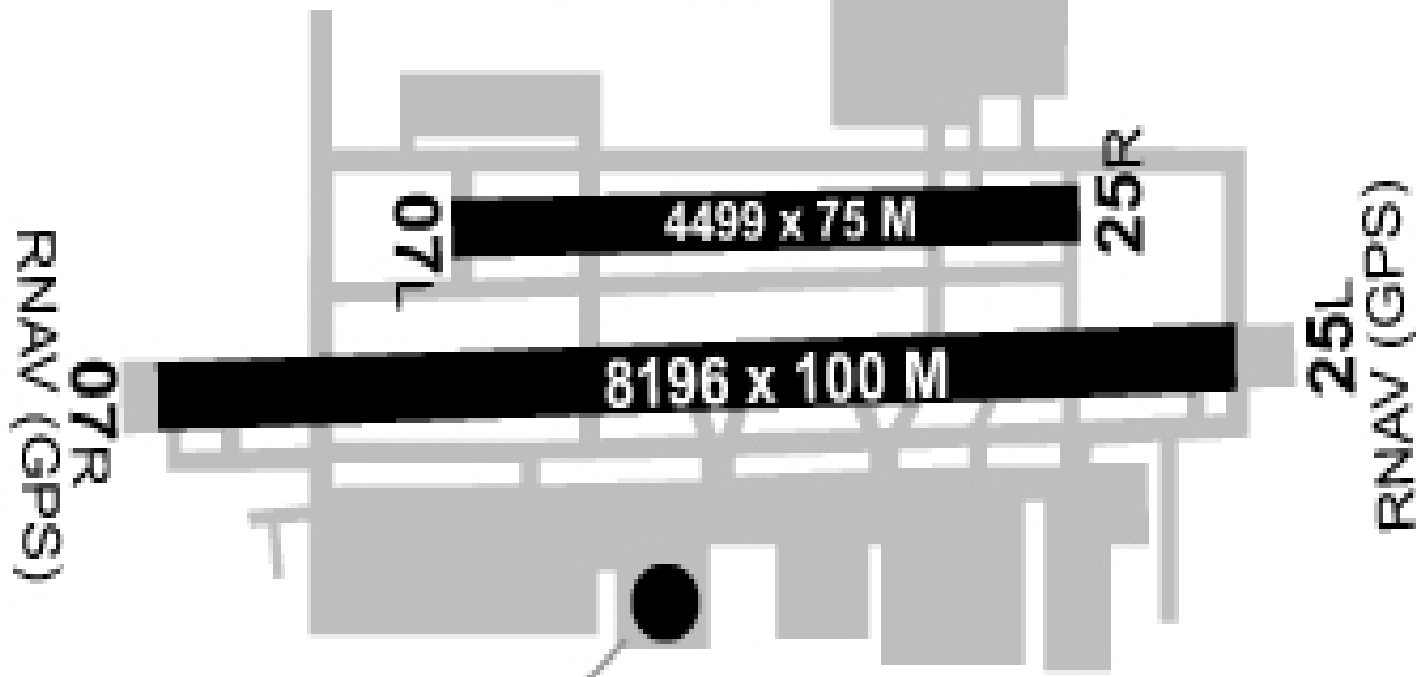

AIRPORT DIAGRAM

ATIS

126.500

CLNC DEL

123.900

GND CON

121.800

PHOENIX TOWER

118.400 { ARRIVALS FROM 070-250 RY 7R/25L DEPARTURES }

120.200 { ARRIVALS FROM 251-069 RY 7L/25R DEPARTURES (0600-0000) }

FIELD ELEVATION

1478

VARIANCE

12.0

Phoenix (DVT)

RNAV (GPS)-B

RNAV (GPS)-C

acukwik.com

Atlantic Aviation

ASRI 130.65

800-244-0866

732 W DEER VALLEY RD

PHOENIX, AZ 85027